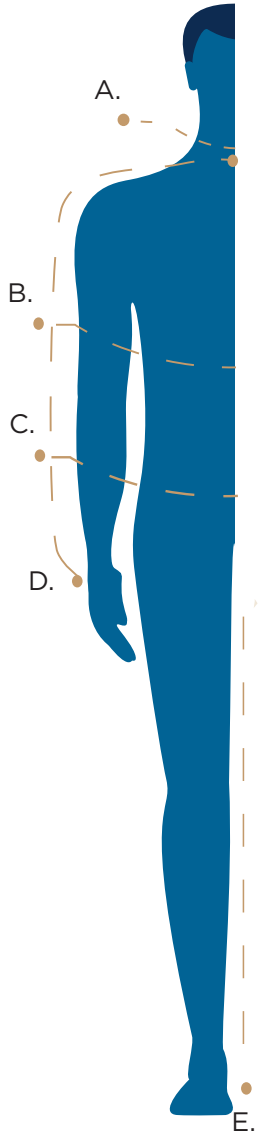

NSA, VIZABLE® & TECGEN SELECT® Knit Shirts (C54)

| Size | Chest |
|------|-----------|
| SM | 34" - 36" |
| MD | 37" - 39" |
| LG | 40" - 43" |
| XL | 44" - 48" |
| 2X | 49" - 53" |
| 3X | 54" - 58" |
| 4X | 59" - 63" |

HOW TO MEASURE

A. NECK
A. Measure around the base of the neck, where your collar typically lies. Measure from one button hole to the center of the button on the opposite side.

B. CHEST
B. Measure around the fullest part of your chest. The best way to assess this is to start just under your armpit.

C. WAIST
C. For pants: Measure around your waist where you would like you pants waistband to sit. **For tops & full body garments:** Measure the fullest part of your waist.

D. SLEEVE
D. To measure your sleeve, start from the center of the back of your neck, over to your shoulder, down past your elbow, and to your wrist.

E. INSEAM
E. Use a pair of pants similar to the style you are ordering, which fit to your liking, Measure along the inseam from the crotch to the hem.

MEN'S SWEATSHIRTS & COVERALLS

| NSA, VIZABLE® & TECGEN® Sweatshirts (C21) | |
|--|--------------|
| Size | Chest |
| SM | 32" - 36" |
| MD | 36" - 40" |
| LG | 40" - 44" |
| XL | 44" - 48" |
| 2X | 48" - 52" |
| 3X | 52" - 56" |
| 4X | 56" - 60" |